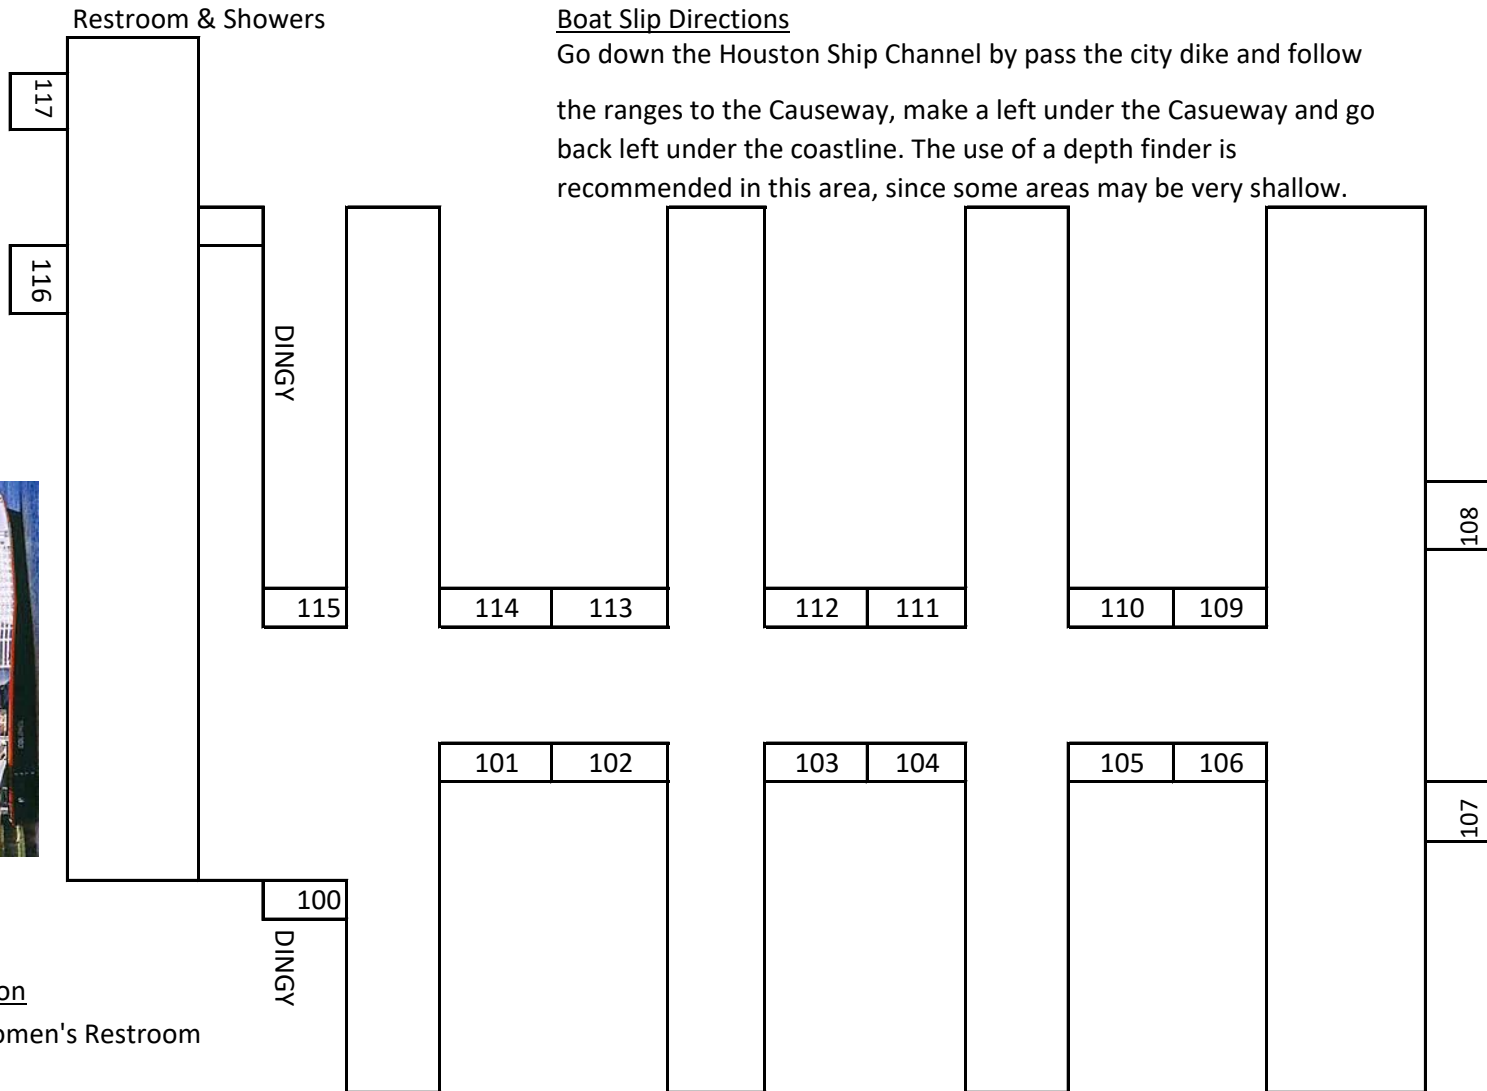

# Moody Gardens Pier - Offatts Bayou

## Boat Slip Directions

Go down the Houston Ship Channel by pass the city dike and follow the ranges to the Causeway, make a left under the Casueway and go back left under the coastline. The use of a depth finder is recommended in this area, since some areas may be very shallow.

## Boat Slip Information

1. One Men's & Women's Restroom  
Each w/ shower.
2. No Fuel
3. No Pumpout
4. Nearby Fuel station located at Paco Marina at south base on the causeway

Moody Gardens Pier - Offatts Bayou